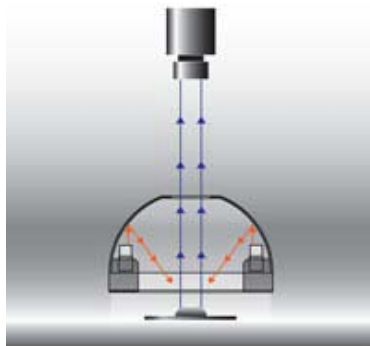

### New High Power Dome Lights at LDDLIGHT.com

The new IDD-KH Series High Power Dome Lights from [LDDLIGHT.com](http://www.lddligh.com) are available in six standard sizes ranging from 80mm (3") to 350mm (14") in diameter. The largest model in our [Dome Series](#), the IDD-KH350's illumination intensity is greatest at up to 10mm working distances, from which it uniformly lights a 300mm field of view. The high brightness "Power LEDs" used in all IDD-KH models provide machine vision systems with generous light output for measuring, inspecting and reading applications where intense illumination is required. The IDD-KH's hemispherical dome delivers a broad angle of illumination onto a part's surface, reducing shadows that can make imaging shiny spherical and irregular surfaces problematic.

IDD-KH models are diffuse and available with red, white, blue or green Power LEDs. Models larger than 350mm diameter may be custom ordered.

For more details visit <http://www.lddligh.com> and enter "IDD-KH" into the Search Box to see all models.

**Wide Angle of Illumination  
Up to 350mm (14") Diameter**

**Solar Battery Panel Illuminated  
by a 150mm (6") Diameter  
IDD-KH150W**