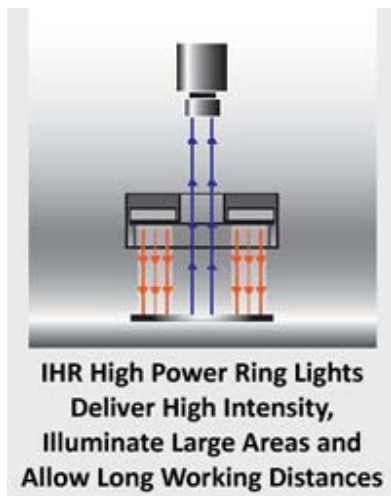

About LDDLIGHT.com

LDDLIGHT.com offers an extensive lighting line. Detailed and graphical specifications assist you in choosing lighting techniques. Simple menus guide you through model choices and help you add the right light and accessories to your shopping cart. Enter your account information, select a shipping method, and use the encrypted checkout for fast, secure credit card purchases. Don't want to use a credit card? No problem, just enter your PO number and we'll invoice you. Products are quickly shipped, and backed by a 2 year warranty and "no questions" return policy.

LDDLIGHT.com is the domain of LDD Trading Associates, LLC.

LDD's headquarters are at 119B Emerson Road, Milford, NH 03055.

LDD can be reached at sales@lddligh.com, 603-732-0057 or FAX to 603-732-0058.