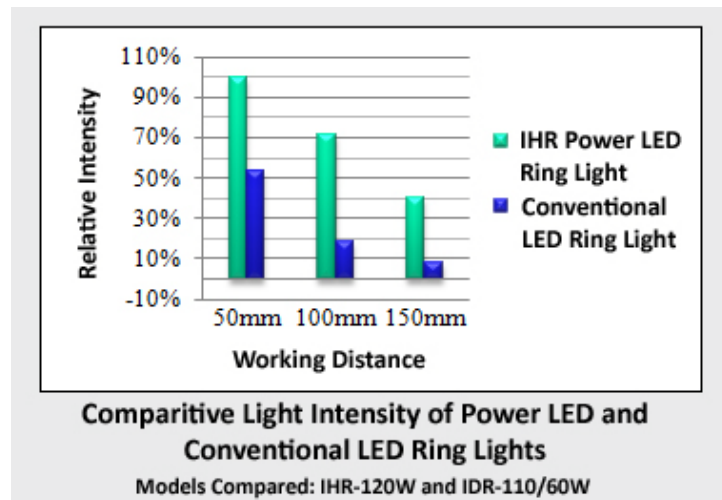

About LDDLIGHT.com

LDDLIGHT.com offers an extensive lighting line. Detailed and graphical specifications assist you in choosing lighting techniques. Simple menus guide you through model choices and help you add the right light and accessories to your shopping cart. Enter your account information, select a shipping method, and use the encrypted checkout for fast, secure credit card purchases. Don't want to use a credit card? No problem, just enter your PO number and we'll invoice you. Products are quickly shipped, and backed by a 2 year warranty and "no questions" return policy.

LDDLIGHT.com is the domain of LDD Trading Associates, LLC.

LDD's headquarters are at 119B Emerson Road, Milford, NH 03055.

LDD can be reached at sales@lddligh.com, 603-732-0057 or FAX to 603-732-0058.