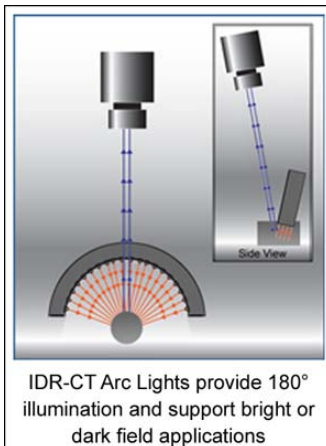

### New Machine Vision LED Arc Lights at LDDLIGHT.com

The new IDR-CT Series Arc Lights from [LDDLIGHT.com](http://LDDLIGHT.com) are designed for applications requiring an open arch of illumination.

Unique within our [Area Light Family](#), the IDR-CT's semi-circle shape delivers light that partially surrounds an object, providing illumination through a 180° arch. This lighting technique supports inspections on both cylindrical surfaces and on objects requiring illumination of more than 1 side. Like other Area Lights, the IDR-CT can easily be positioned to provide either bright field or dark field lighting.

Due to their open arch design, IDR-CT Arc Lights can be mounted in a fixed position while allowing objects to easily be conveyed through their open 180° arch.

Typical applications for the IDR-CT are found in canning and bottling (e.g. print inspection on aluminum cans, debris in screw top bottle threads), machine parts (e.g. pistons and cylinders) and cosmetics (e.g. print inspection on lipstick and mascara).

Available with an outer diameter of 200mm and inner diameter of 170mm, the IDR-CT is available with red, white, blue or green LEDs. Additional wavelengths or sizes may be custom ordered.

To see all available IDR-CT Arc Light models and pricing, visit <http://www.lddligh.com> and enter "IDR-CT" into the site's Search Box.