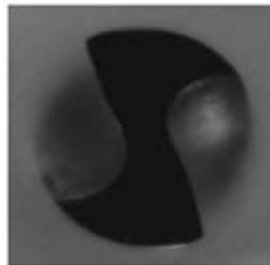

IMMEDIATE RELEASE

May 12, 2010, Milford, NH

LED Low Angle Direct Ring Lights at LDDLIGHT.com

The new IDR-LA Series LED Low Angle Direct Ring Lights from LDDLIGHT.com are designed for applications requiring high light intensity at close working distances. Unique within our [Dark Field Lighting Family](#), IDR-LAs are designed to condense light in an area and are equipped with dual or triple rows of angled LEDs. The IDR-LA delivers a low angle of illumination onto a part's surface, enhancing contrast of raised, indented or textured surface features. IDR-LA models are used successfully in machine vision applications requiring dark field lighting for surface inspection, inspection of bottle mouth integrity, code reading, and others.

Available in seven sizes with outer diameters of 38, 50, 74, 100, 120, 140 and 200 millimeters, IDR-LA models are available with red, white, blue or green LEDs. Additional wavelengths and sizes may be custom ordered. Optional [diffusers](#) are available for applications requiring improved lighting uniformity.

IDR-LA Series Low Angle Direct Ring Lights Deliver High Intensity at Close Working Distances.

The IDR-LA Low Angle Direct Ring Light Illuminates a Drill Bit Tip (left) and Highlights a Defect on the Mouth of a Glass Bottle (above).