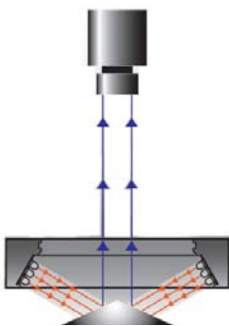

IMMEDIATE RELEASE

May 12, 2010, Milford, NH

LED Low Angle Direct Ring Lights at LDDLIGHT.com

The new IDR-LA Series LED Low Angle Direct Ring Lights from LDDLIGHT.com are designed for applications requiring high light intensity at close working distances. Unique within our [Dark Field Lighting Family](#), IDR-LAs are designed to condense light in an area and are equipped with dual or triple rows of angled LEDs. The IDR-LA delivers a low angle of illumination onto a part's surface, enhancing contrast of raised, indented or textured surface features. IDR-LA models are used successfully in machine vision applications requiring dark field lighting for surface inspection, inspection of bottle mouth integrity, code reading, and others.

Available in seven sizes with outer diameters of 38, 50, 74, 100, 120, 140 and 200 millimeters, IDR-LA models are available with red, white, blue or green LEDs. Additional wavelengths and sizes may be custom ordered. Optional [diffusers](#) are available for applications requiring improved lighting uniformity.

IDR-LA Series Low Angle Direct Ring Lights Deliver High Intensity at Close Working Distances.

The IDR-LA Low Angle Direct Ring Light Illuminates a Drill Bit Tip (left) and Highlights a Defect on the Mouth of a Glass Bottle (above).